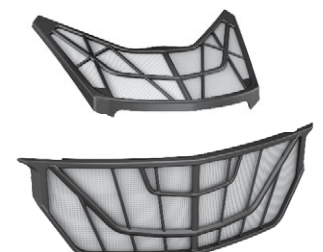

(For 600 and 800R E-TEC engines)

860201205

The hood must be ordered separately.

Deep Black: 517305361

Viper Red: 517305541

Bright White: 517305571

Tactical Gray: 517305608

PREFILTER GRILLE KIT