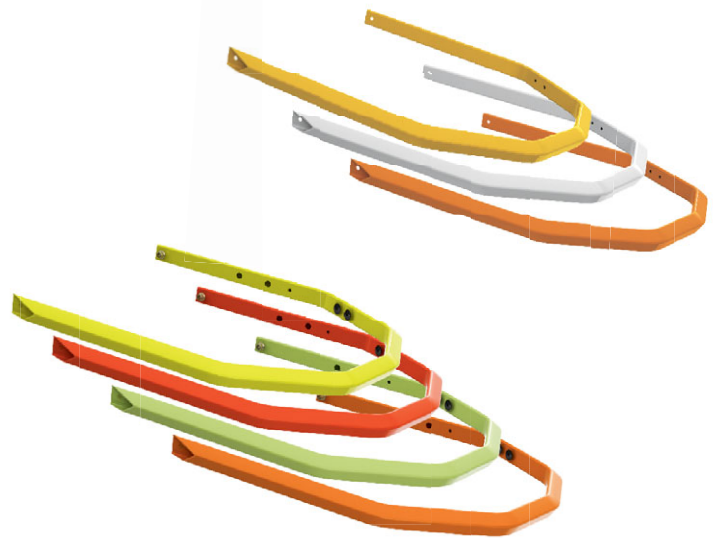

WIND PROTECTION & MIRRORS

SIDE DEFLECTORS, EXTRA LOW

860200498

REX

AIR DEFLECTOR KIT

(for windshield)
619560022

REX

WINDSHIELD BASE KIT, MEDIUM AND HIGH

860200091

REX

WINDSHIELD BASE KIT, LOW

860200089

REX

WINDSHIELD BASE KIT

Extra high: 860200230
Medium and high: 860200229
Low: 860200228

XU

HANDLEBAR AIR DEFLECTORS, WHITE

619400081

Only for BoonDocker-models

REX REX

ELECTRICAL AND REWIND STARTERS

ELECTRIC STARTER KIT

860200627

For REX² models needs also 860201180 when installing starter kit

REX REX

REWIND STARTER KIT

(+ XU-models requires also 512060451)

860201053

(Not suitable for the 59 and 69 YETI.)

REX REX XU

FRONT BUMPERS

FRONT BUMPER

Lava Red: 502007370

White: 502007275

Yellow: 502007276

Orange Crush: 502007323

Black: 502007176

REX

Fusion Red: 860201172

Manta Green: 860201173

Race Orange: 860201174

Sunburst Yellow: 860201175

TOWING AND REAR BUMPERS

REAR BUMPER, REINFORCED FOR TOWING

860200953

Available for 3300 mm chassis.

860201091

Available for 3700 mm chassis.

860201090

Available for 3900 mm chassis.

REX

TOW HITCH

860200886

Available for all REX² / REX-models with a reinforced bumper.

REX REX

REAR BUMPER, 50 cm

860200991

XU

REAR BUMPER, 60 cm

860201106

XU

TOW HITCH

860200751*

Available for Adventure LX models.

*While supplies last.

REX

EXTRA BUMPER

860200932 Black

860201099 Aluminium

Light aluminum.

REX

HEAVY-DUTY EXTRA BUMPER

860200542

REX REX

MULTI-MOUNT WINCH, WARN RT25

860200992

WINCH KIT

619400069

XU

EXTRA BUMPER

860200391

Only available for the 59 and 69 YETI (need also 860201158)

XU

EXTRA BUMPER

860200537

Not suitable for the 59 and 69 YETI.

XU