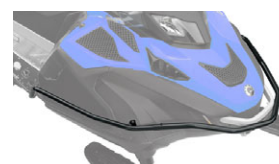

MULTI-MOUNT WINCH, WARN RT25

860200992

WINCH KIT

619400069

XU

EXTRA BUMPER

860200391

Only available for the 59 and 69 YETI (need also 860201158)