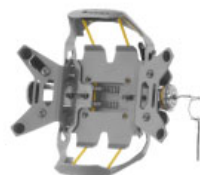

WATERPROOF INNER BAG
619590256
with valve for panniers Volume 50 Liters

GARMIN ZUMO 590LM GPS
619590288

**GARMIN MONTANA
HANDLEBAR MOUNTING**
619590257

**GARMIN ZUMO 660 HAND-
LEBAR MOUNTING**
619590258

**GARMIN ZUMO 590LM
HANDLEBAR MOUNTING**
619590259