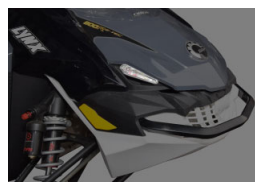

BEST SELLER
GARMIN MONTANA 650T GPS KIT

860201417

BEST SELLER
GPS HOLDER

860200707

GARMIN ZUMO 590LM GPS

619590288

Handlebar mounting 619590259, for more information, see page 15.

SIGNATURE LIGHTS