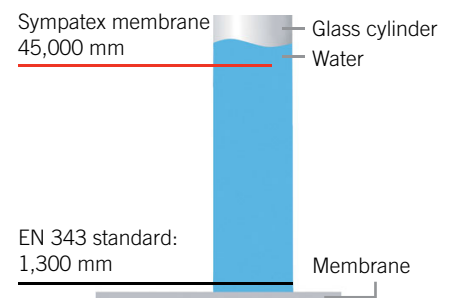

100% WINDPROOF

A membrane is waterproof if it can resist a pressure of

1,300 mm

Sympatex membrane is extremely waterproof since it can resist over

45,000 mm

SLED MODELS & PLATFORMS 2016 - 2014

2016

Adventure Grand Tourer 900 ACE
Adventure Grand Tourer 1200 4-TEC